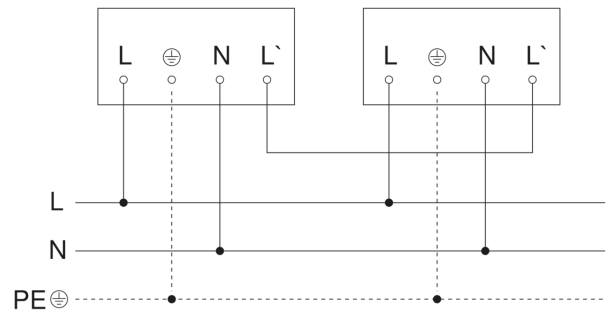

Sensor-switched LED floodlight - Professional Line

XLED PRO 240 S

V2 warm white anthracite
EAN 4007841 068066
Article number 068066

XLED PRO 240 S

V2 warm white anthracite
EAN 4007841 068066
Article number 068066

Master circuit diagram

Master/master interconnection circuit diagram

Master/slave interconnection circuit diagram