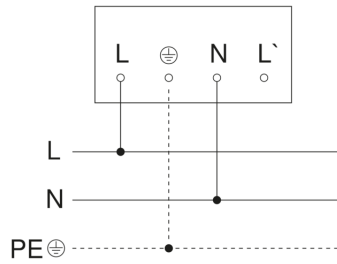

Sensor-switched LED floodlight - Professional Line

XLED PRO 240 S

V2 warm white anthracite
EAN 4007841 068066
Article number 068066

XLED PRO 240 S

V2 warm white anthracite
EAN 4007841 068066
Article number 068066

Master circuit diagram

Master/master interconnection circuit diagram

Master/slave interconnection circuit diagram